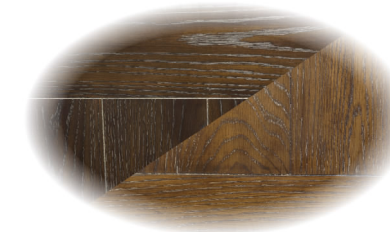

## Sonoma Dining

T1-SN4296	Sonoma 96" Pedestal Table (20" Leaf)	42W x 76/96D x 30H
C1-SN451S	Sonoma Slatback Chair	20W x 22D x 40H
C1-SN454S	Sonoma Upholstered Chair	19½W x 23½D x 41½H
A1-SN154B	Sonoma 54" Sideboard	54W x 18D x 36H

## Features & Benefits

- Solid hardwood and ash veneer construction in two finishes: Espresso (-X) or Gray (-G)

- Hand-rubbed finish featuring glaze & edge distress for true rustic look

- Paneled top with 20" store-away leaf

- Attention to details is evident in this intricate turning of chair leg

- Geared track allows the table to open & close smoothly

- Contoured back on the Slatback chair ensures utmost seating comfort

- Chairs are corner-blocked on all four sides for rigidity and durability

- The base with turned columns and trestle is true to the original design

- Decorative thumbtacks are found along seating and back edges