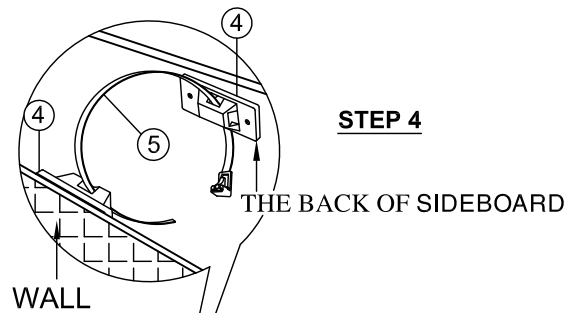

Reminders

1. Use only the hardware supplied.
2. Do not over-tighten bolts.
3. This item may require periodic tightening.

WINNERS ONLY INC.

ASSEMBLY INSTRUCTIONS

ITEMNO: DG2470B

A1-GE158B - - 0

STEP 1

STEP 4

THE BACK OF SIDEBOARD

WALL

STEP 3

WALL

STEP 2

THE BACK OF SIDEBOARD

TO INSTALL THE SAFETY WALL STRAP

Thank you for purchasing this quality product. Be sure to check all packing material carefully for small parts that may have come loose inside the carton during shipment.