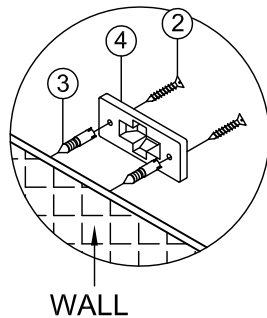

Reminders

1. Use only the hardware supplied.
2. Do not over-tighten bolts.
3. This item may require periodic tightening.

WINNERS ONLY INC.

ASSEMBLY INSTRUCTIONS

ITEMNO: DG2470B

A1-GE158B - - 0

STEP 1

STEP 4

THE BACK OF SIDEBOARD

WALL

STEP 3

WALL

STEP 2

THE BACK OF SIDEBOARD

TO INSTALL THE SAFETY WALL STRAP

Thank you for purchasing this quality product. Be sure to check all packing material carefully for small parts that may have come loose inside the carton during shipment.

④ Mounting Plates

2 PCS

⑤ Secure Band

1 PC

Components List

PART NO	FIGURE	DESCRIPTION	QTY
A		Top Panel	1pc
B		Middle Drawer	1pc
C		Side Drawer	2pcs
D		Door	4pcs
E		Middle Shelf	1pc
F		Side Shelf	2pcs
G		Back panel	1pc
H		Bun Foot	4pcs
I		Center Support Leg	1pc
J		Knob	8pcs
K		Bolt	8pcs
L		Levelers	5pcs
M		Side Door Hinge	4pcs
N		Middle Door Hinge	4pcs
O		Shelf Supporter	12pcs
P		Door Catch	4pcs