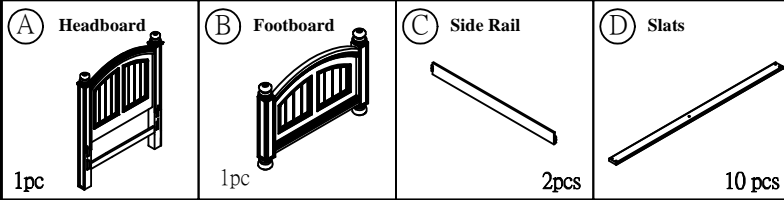

WINNERS ONLY®

ASSEMBLY INSTRUCTIONS

PROD NO: BE1001TN2 / BG1001TN2 / BP1001TN2

Component List :

Hardware List :

Caution: Please read instructions thoroughly before unpacking assembly parts. Sharp, exposed staple tips can cause injury, therefore, for your protection, please remove any exposed staples used in packing.