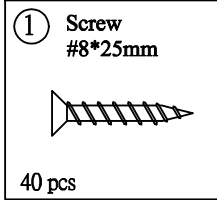

WINNERS ONLY®

ASSEMBLY INSTRUCTIONS

PROD NO: BE1001TN2 / BG1001TN2 / BP1001TN2

Component List :

Hardware List :

Caution: Please read instructions thoroughly before unpacking assembly parts. Sharp, exposed staple tips can cause injury, therefore, for your protection, please remove any exposed staples used in packing.