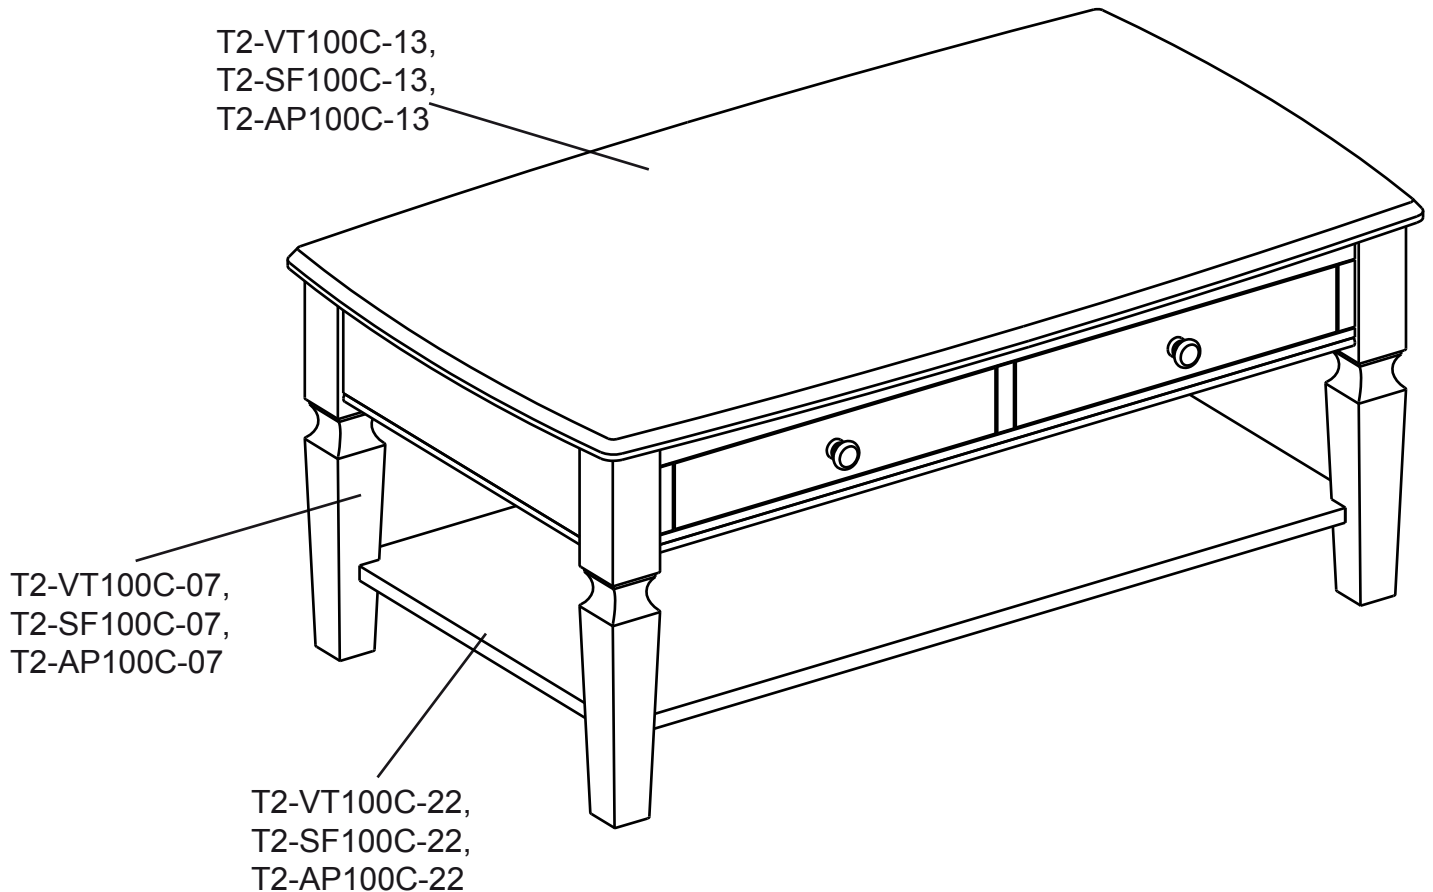

Assembly Instructions

T2-VT100C--G,T2-SF100C--C,T2-AP100C--G

COFFEE TABLE WITH 2 DRAWERS

PARTS LIST

PART NO	FIGURE	DESCRIPTION	QTY
T2-VT100C-01, T2-SF100C-01, T2-AP100C-01		Hardware Bag	1 pce
T2-VT100C-13, T2-SF100C-13, T2-AP100C-13		Table Top	1 pce
T2-VT100C-07, T2-SF100C-07, T2-AP100C-07		Legs	4 pcs
T2-VT100C-22, T2-SF100C-22, T2-AP100C-22		Fixed Shelf	1 pce

IMPORTANT NOTE : Please keep all hardware parts out of the reach of children.

Assembly Instructions

T2-VT100--G,T2-SF100C--C,T2-AP100C--G

COFFEE TABLE WITH 2 DRAWERS

Reminders :

- Two people are needed for assembly.
- Use only hardware supplied.
- Do not over tighten bolts.
- This item may require periodic tightening.

HARDWARE PART :

				
Hex Bolt 8 pcs	Lock Washer 8 pcs	Flat Washer 8 pcs	Wrench 1 pc	Pan Head Screw 4 pcs

ASSEMBLY :

STEP 1

Pull out the Drawer Box as shown and Turn the Table Top upside down on a protective surface such as carpet or other soft material. Use **Flat Washer**, **Lock Washer**, **Hex Bolt** and **Wrench**, to attach three legs randomly to the table top, do not fully tighten yet.