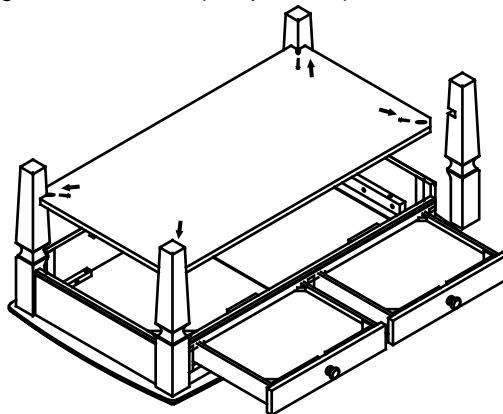

HARDWARE PART :

				
Hex Bolt 8 pcs	Lock Washer 8 pcs	Flat Washer 8 pcs	Wrench 1 pc	Pan Head Screw 4 pcs

ASSEMBLY :

STEP 1

Pull out the Drawer Box as shown and Turn the Table Top upside down on a protective surface such as carpet or other soft material. Use **Flat Washer**, **Lock Washer**, **Hex Bolt** and **Wrench**, to attach three legs randomly to the table top, do not fully tighten yet.

STEP 2

Insert the Fixed Shelf to three legs, insert the last leg to the corner of apron frame and Fixed Shelf. Then tighten with **Flat Washer**, **Lock Washer** and **Hex Bolt** using the **Wrench** provided. And fix the Fixed Shelf by insert and tighten the Pan Head Screw using the screw-driver (Not provided).