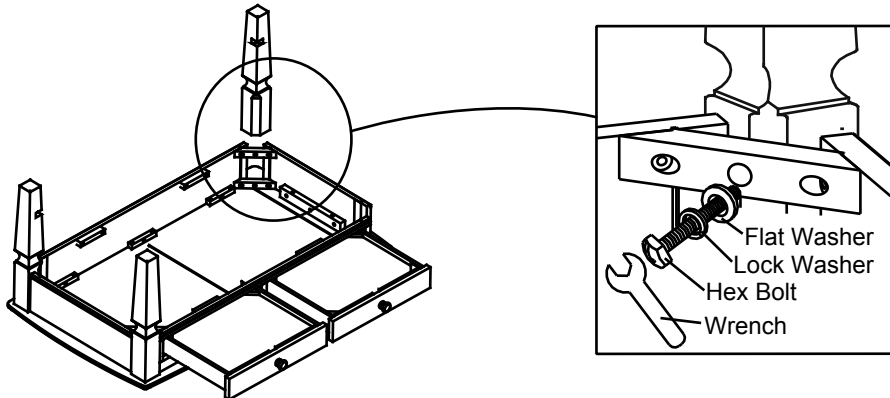

Assembly Instructions

T2-VT100C--G,T2-SF100C--C,T2-AP100C--G

COFFEE TABLE WITH 2 DRAWERS

PARTS LIST

PART NO	FIGURE	DESCRIPTION	QTY
T2-VT100C-01, T2-SF100C-01, T2-AP100C-01		Hardware Bag	1 pce
T2-VT100C-13, T2-SF100C-13, T2-AP100C-13		Table Top	1 pce
T2-VT100C-07, T2-SF100C-07, T2-AP100C-07		Legs	4 pcs
T2-VT100C-22, T2-SF100C-22, T2-AP100C-22		Fixed Shelf	1 pce

IMPORTANT NOTE : Please keep all hardware parts out of the reach of children.

Assembly Instructions

T2-VT100--G,T2-SF100C--C,T2-AP100C--G

COFFEE TABLE WITH 2 DRAWERS

Reminders :

- Two people are needed for assembly.
- Use only hardware supplied.
- Do not over tighten bolts.
- This item may require periodic tightening.

HARDWARE PART :

				
Hex Bolt 8 pcs	Lock Washer 8 pcs	Flat Washer 8 pcs	Wrench 1 pc	Pan Head Screw 4 pcs

ASSEMBLY :

STEP 1

Pull out the Drawer Box as shown and Turn the Table Top upside down on a protective surface such as carpet or other soft material. Use **Flat Washer**, **Lock Washer**, **Hex Bolt** and **Wrench**, to attach three legs randomly to the table top, do not fully tighten yet.