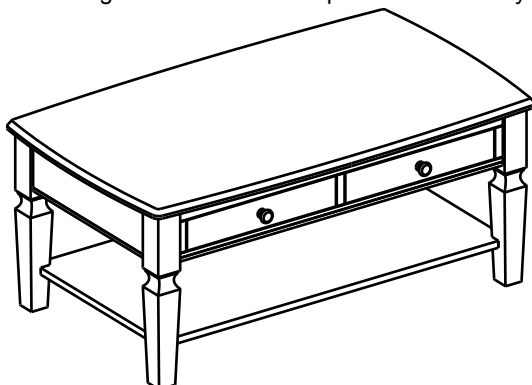

STEP 3

Check its balance and tighten all bolts to complete the assembly.

IMPORTANT NOTE :

~ Please keep all hardware out of the reach of children.

CARE INSTRUCTION

- ~ Be sure to use the same type of polish consistently. Your furniture will appear cloudy or streaky if oil based or wax based polishes are interchanged.
- ~ Spray your furniture surface evenly. Wipe in a circular motion with a soft clean cloth.