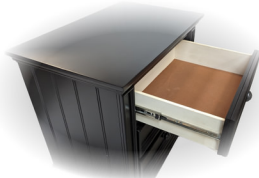

Farmhouse Bay - Ebony

• Not all available pieces are shown. Scan the QR code to learn more.

• Solid hardwood and veneer construction with multi-step hand finish

• Round caps/feet, wainscot panels, and raised hardwood borders define the aesthetic

• Side rails are securely attached using metal hardware; Twin/full bed has 2 height positions

• Drawer knobs are made of solid hardwood and colour matched for cohesive design

• All drawers are mounted on metal ball-bearing glides for years of smooth operation

• Top drawers are felt-lined to protect your precious belongings

• Construction features extensive corner blocking to ensure rigidity and durability

• Available in 4 finishes: Grey, Chocolate, Ebony, and Off-White