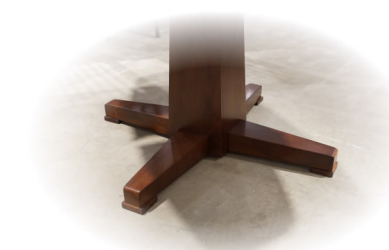

Emerson Dining

T1-ES4257	Emerson 57" Pedestal Table (15" Leaf)	42W x 42/57D x 30H
C1-ES340SN	Emerson Ladderback Chair	18W x 21½D x 39H
T1-ES4278N	Emerson 78" Leg Table (18" Leaf)	42W x 60/78W x 30H
C1-ES340SN	Emerson Ladderback Uphol. Chair	18W x 22D x 39H
A1-ES148B	Emerson 48" Sideboard	47¾W x 18D x 36H

Features & Benefits

- The durability of solid hardwood tops ensure years of enjoyment

- Self-storing butterfly leaf makes shortening and extending the table a breeze when needed

- Solid hardwood construction, featuring stepped bullnose profile

- Apron covers conceal the gaps on table skirts

- Geared tracks allow the table to open & close from one side (T1-ES4257 only)

- Gun metal finished knobs and hinges accentuate the medium finish

- Chairs are corner-blocked on all four sides for rigidity and durability

- Tapered square pedestal adds a touch of contemporariness to the design

- Textured vinyl seats are durable and easy to clean