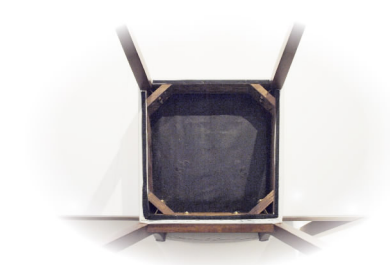

T1-MD3579	Modera 79" Leg Table	35½W x 63/78"D x 29½H
C1-MD104S	Modera Side Upholstered Chair	17¼W x 23D x 38½H
A1-MD179B	Modera 79" Sideboard	78¾W x 17"D x 29¾H
A1-MD135T	Modera 35½ Tall Display Unit	35½W x 14½D x 79H
E1-MD171	Modera 71" TV Unit	70¾W x 15¾D x 17¾H
E1-MD147SF	Modera 41" Shelf Unit	47¼W x 9¾D x 1H
T2-MD100C	Modera Coffee Table	41¼W x 23½D x 17¾H
T2-MD100E	Modera End Table	23¼W x 23½D x 19¾H

## Features & Benefits

- Constructed of solid/veneer black walnut & lacquered composite board in matte natural & satin white finish

- Self-storing butterfly leaf extends the table from 63" to 79" when more space is required

- Cabled ball-bearing table slides allow easy opening of the table, even from just one side (T1-MD3579)

- Each leg is securely fastened with 2 oversized bolts, ensuring extra stability and durability

- All drawers are mounted on ball-bearing slides, ensuring years of smooth operation

- All doors are mounted on European type soft-closing hinges

- Recessed stainless steel handles complement the stylish, modern design

- Simple but effective glide system allow the doors to open/close smoothly (A1-MD179B)