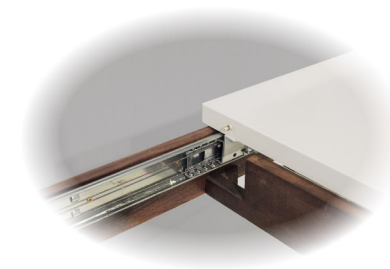

T1-MD3579	Modera 79" Leg Table	35½W x 63/78"D x 29½H
C1-MD104S	Modera Side Upholstered Chair	17¼W x 23D x 38½H
A1-MD179B	Modera 79" Sideboard	78¾W x 17"D x 29¾H
A1-MD135T	Modera 35½ Tall Display Unit	35½W x 14½D x 79H
E1-MD171	Modera 71" TV Unit	70¾W x 15¾D x 17¾H
E1-MD147SF	Modera 41" Shelf Unit	47¼W x 9¾D x 1H
T2-MD100C	Modera Coffee Table	41¼W x 23½D x 17¾H
T2-MD100E	Modera End Table	23¼W x 23½D x 19¾H

## Features & Benefits

- Constructed of solid/veneer black walnut & lacquered composite board in matte natural & satin white finish

- Self-storing butterfly leaf extends the table from 63" to 79" when more space is required

- Cabled ball-bearing table slides allow easy opening of the table, even from just one side (T1-MD3579)

- Each leg is securely fastened with 2 oversized bolts, ensuring extra stability and durability

- All drawers are mounted on ball-bearing slides, ensuring years of smooth operation

- All doors are mounted on European type soft-closing hinges

- Recessed stainless steel handles complement the stylish, modern design

- Simple but effective glide system allow the doors to open/close smoothly (A1-MD179B)