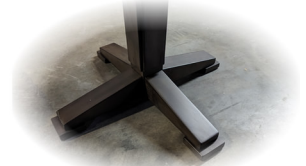

# Lancaster Dining

- American birch veneer inlay with intricate and detailed patterns & borders

- Self-storing butterfly leaf extends the table when space requirement changes

- Quality geared table glides provide years of trouble-free operation

- Sturdy base is equipped with levelers to ensure table remains stable on all floor types

- Apron covers conceal the gaps on table skirts

- Chairs are corner-blocked on all four sides for extra rigidity and durability

- 48" bench & upholstered chair (not shown) also available in addition to the chairs shown

- Choice of 2 sideboards complete this formal dining collection