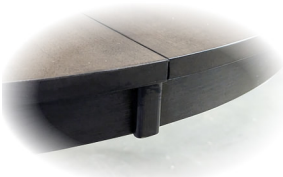

# Lancaster Dining

- American birch veneer inlay with intricate and detailed patterns & borders

- Self-storing butterfly leaf extends the table when space requirement changes

- Quality geared table glides provide years of trouble-free operation

- Sturdy base is equipped with levelers to ensure table remains stable on all floor types

- Apron covers conceal the gaps on table skirts

- Chairs are corner-blocked on all four sides for extra rigidity and durability

- 48" bench & upholstered chair (not shown) also available in addition to the chairs shown

- Choice of 2 sideboards complete this formal dining collection

## Lancaster Collection:

This collection combines American birch with trendy grey stain that allows the true beauty of the wood to shine through. Its simplicity and clean line design make it suitable for any contemporary decor.