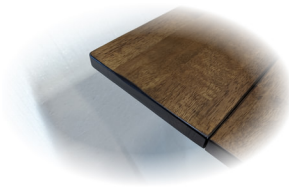

- Each leg is securely fastened with 2 oversized bolts, ensuring extra stability and durability

- Distressed finish includes natural knots, oxtail/splatter & special edge treatment for true rustic look

- Chairs are corner-blocked on all four sides for rigidity and durability

- Ladderback chairs with light fabric seats (in addition to black vinyl seat shown) also available

- Matching 54" sideboard A1-NP154B also available