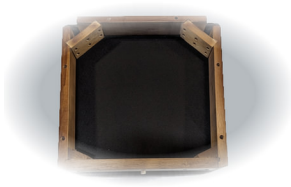

Santa Fe Dining

• Shown with optional sideboard

• Solid hardwood construction ensures years of enjoyment

• Self-storing butterfly leaf extends the table when space requirement changes

• Cabled ball-bearing slides allow easy opening and closing of the table, even from just one side

• Sturdy and heavy base ensures that table remains stable under heavy loads

• Apron covers conceal the gaps on table skirts

• Chairs are corner-blocked on all four sides for extra rigidity and durability

• 46" bench also available in addition to the ladderback chairs shown

• Matching 54" sideboard A1-SF154B also available

Santa Fe Collection:

Beveled edges and square legs/pedestal accentuating its simplicity in design, this collection of solid hardwood dining in dark chocolate finish will remain a favourite for years to come!