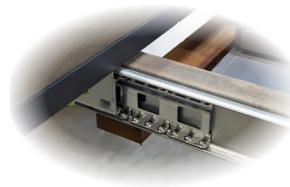

Santa Fe Dining

• Shown with optional sideboard

• Solid hardwood construction ensures years of enjoyment

• Self-storing butterfly leaf extends the table when space requirement changes

• Cabled ball-bearing slides allow easy opening and closing of the table, even from just one side

• Sturdy and heavy base ensures that table remains stable under heavy loads

• Apron covers conceal the gaps on table skirts

• Chairs are corner-blocked on all four sides for extra rigidity and durability

• 46" bench also available in addition to the ladderback chairs shown

• Matching 54" sideboard A1-SF154B also available

Santa Fe Collection:

Beveled edges and square legs/pedestal accentuating its simplicity in design, this collection of solid hardwood dining in dark chocolate finish will remain a favourite for years to come!