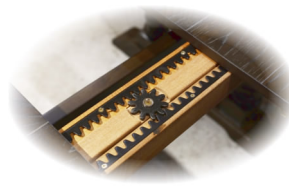

# Sonoma Dining

• Sonoma dining shown in Espresso finish

• Solid hardwood and ash veneer construction in two finishes: Espresso or Gray

• Hand-rubbed finish featuring glaze & edge distress for true rustic look

• Geared track allows the table to open & close smoothly

• matching 54" sideboard

• Attention to details is evident in this intricate turning of chair leg

• Decorative thumbtacks are found along seating and back edges

• Chairs are corner-blocked on all four sides for rigidity and durability

• Contoured back on the Slatback chair ensures utmost seating comfort

• table extends from 76" to 96" rectangle with one 20" store-away leaf; all materials used are P2 compliant for formaldehyde emission; matching sideboard also available,