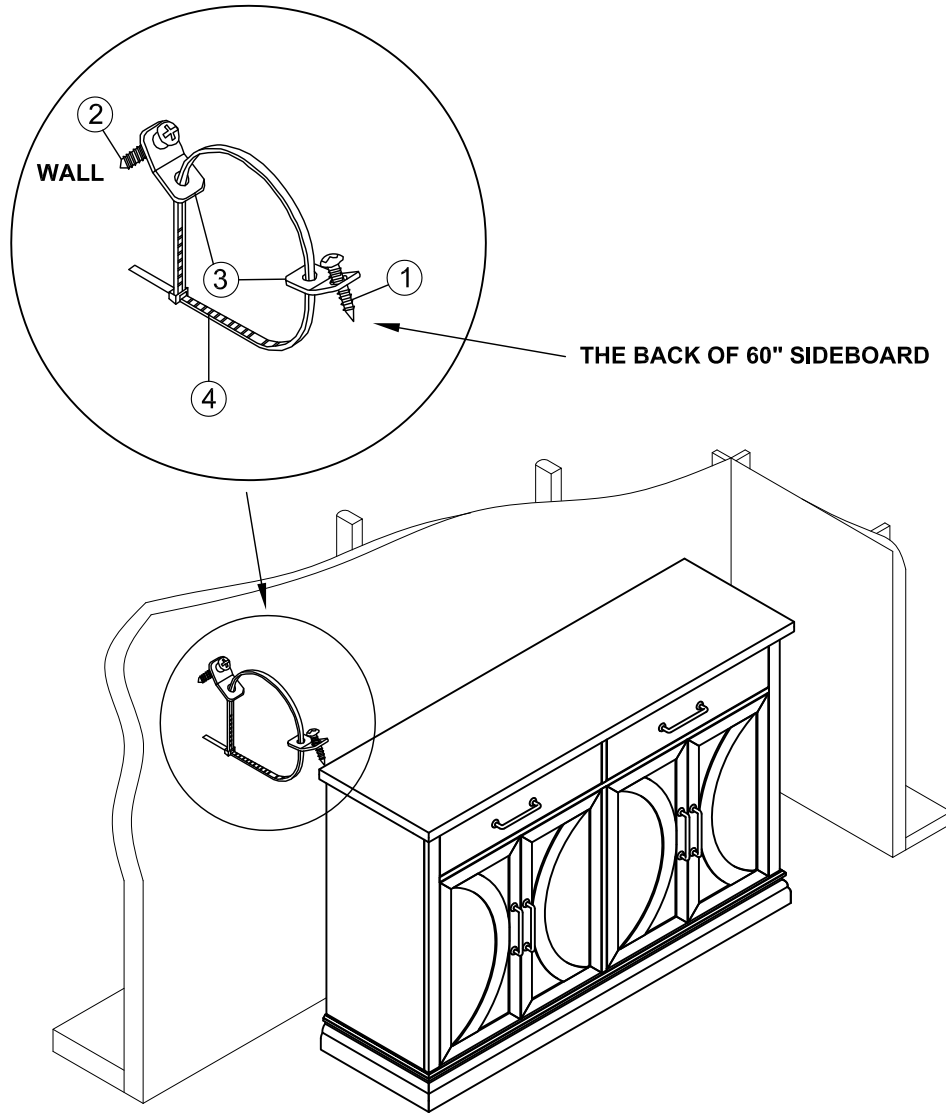

Reminders

1. Two people are needed for assembly.
2. Use only the hardware supplied.
3. Do not over-tighten bolts.
4. This item may require periodic tightening.

WINNERS ONLY®

ASSEMBLY INSTRUCTIONS

PROD NO: A1-CH160B - -G

IMPORTANT NOTE:

Please keep all hardware parts out of the reach of children.

STEP 1

1 OF 2

Thank you for purchasing this quality product. Be sure to check all packing material carefully for small parts that may have come loose inside the carton during shipment.

MADE IN VIETNAM

① Short Screw
($\phi 9^* \phi 4^* 15$)

1 PC

② Long Screw
($\phi 9^* \phi 4^* 50$)

1 PC

③ Metal Brace

2 PCS

④ Secure Band