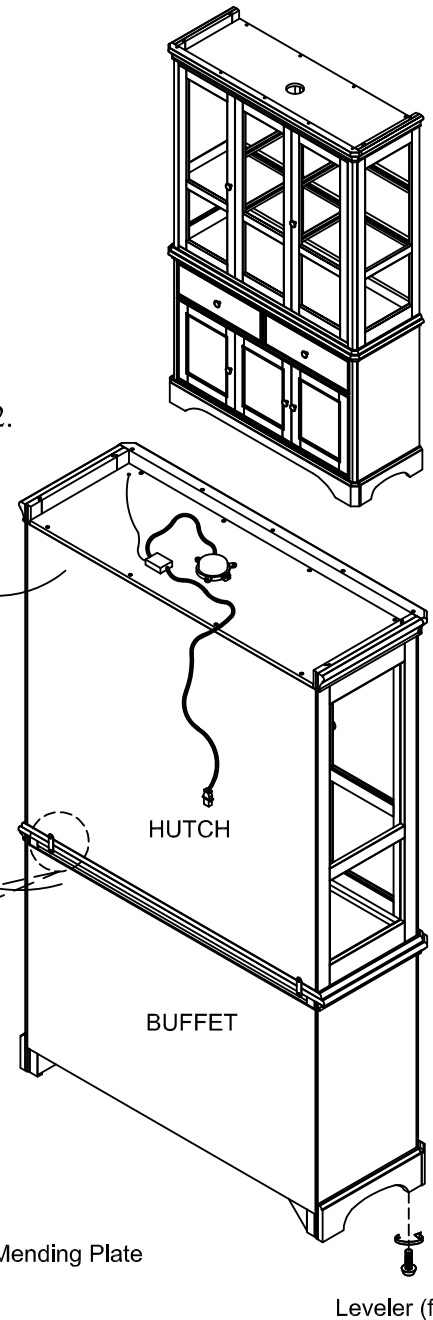

Winners Only Inc.

Assembly Instructions

Buffet / Hutch A1-T560-C / A1-T560-O

NO.	Parts List		Q'TY
A		Side Shelf Glass	04
B		Middle Shelf Glass	02

NO.	Hardware List		Q'TY
1		Shelf Clip	04

★ Remark : Please be noted that the safety bracket set with instruction is attached at the back side of the back panel.

Step 1.

Step 2.

NOTICE: TWO OR MORE PERSONS ARE NEEDED FOR ASSEMBLY.

Assembly Steps:

- Place the Shelf Clips (1) into the pre-drilled holes. Rest the Side Shelf (A) on the Shelf Clips and support rails.
- Attach Middle Shelves (B) onto the support rails at the back of the Center Door.
- Place the Hutch onto the top of the Buffet (sold separately). Secure both pieces from backside using mending plates. Loosen and retighten all screws using a Phillips screwdriver (not included).
- Assembly is now complete.