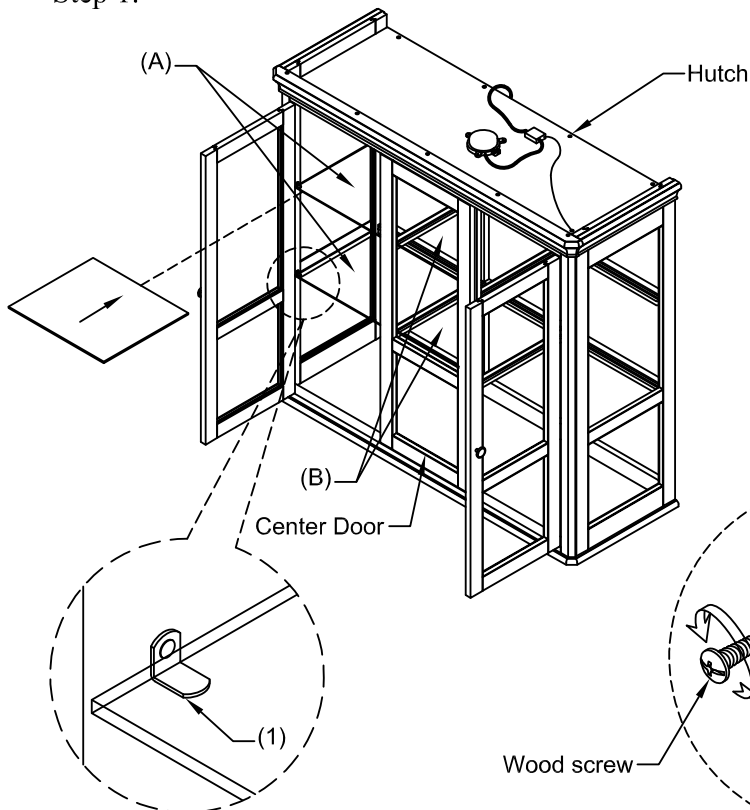

Winners Only Inc.

Assembly Instructions

Buffet / Hutch A1-T560-C / A1-T560-O

NO.	Parts List		Q'TY
A		Side Shelf Glass	04
B		Middle Shelf Glass	02

NO.	Hardware List		Q'TY
1		Shelf Clip	04

★ Remark : Please be noted that the safety bracket set with instruction is attached at the back side of the back panel.

Step 1.

Step 2.

NOTICE: TWO OR MORE PERSONS ARE NEEDED FOR ASSEMBLY.

Assembly Steps:

- Place the Shelf Clips (1) into the pre-drilled holes. Rest the Side Shelf (A) on the Shelf Clips and support rails.
- Attach Middle Shelves (B) onto the support rails at the back of the Center Door.
- Place the Hutch onto the top of the Buffet (sold separately). Secure both pieces from backside using mending plates. Loosen and retighten all screws using a Phillips screwdriver (not included).
- Assembly is now complete.