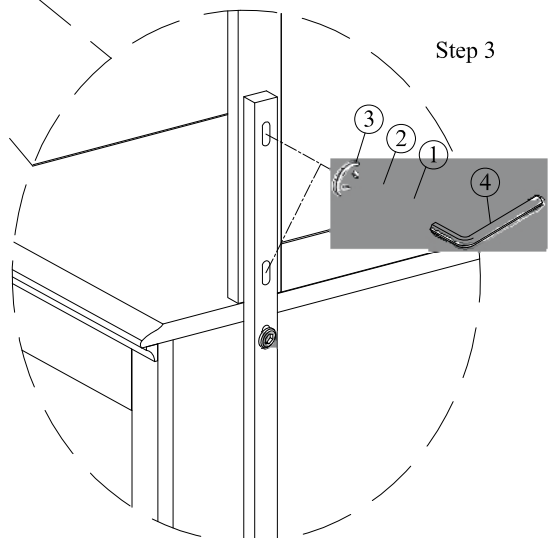

WINNERS

ONLY INC.

ASSEMBLY INSTRUCTIONS

ITEM NO : BR-DL1006 / BR-DL1009

Component List:

(A) Mirror  1pc	(B) Batten  2pcs	(C) Dresser  1pc
--	--	--

Hardware List:

(1) Allen Bolt $\Phi 1/4" \times 1-3/8"$  8pcs	(2) Spring Washer $\Phi 1/4"$  8pcs	(3) Flat Washer $\Phi 1/4" \times 19\text{mm}$  8pcs	(4) Allen key 4mm  1pc
---	---	---	---

Thank you for purchasing this quality product. Be sure to check all packing materials carefully for small parts which may have come loose inside the carton during shipment.

CAUTION: Two people are recommended for assembly.

Step 1: Secure batten to the dresser using flat washer (3), spring washer (2), allen bolt (1) and allen wrench (4).

Step 2: Mount mirror on the dresser.

Step 3: Secure mirror to the batten using flat washer (3), spring washer (2), allen bolt (1) and allen wrench (4).