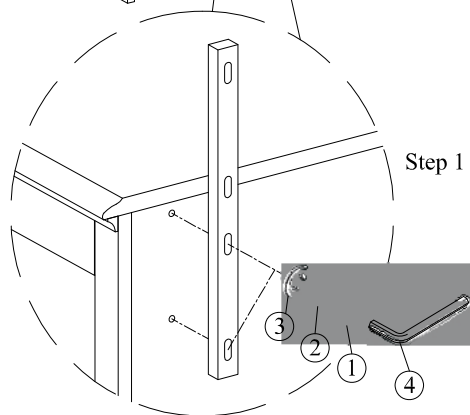

WINNERS

ONLY INC.

ASSEMBLY INSTRUCTIONS

ITEM NO : BR-DL1006 / BR-DL1009

Component List:

(A) Mirror  1pc	(B) Batten  2pcs	(C) Dresser  1pc
--	--	--

Hardware List:

(1) Allen Bolt $\Phi 1/4" \times 1-3/8"$  8pcs	(2) Spring Washer $\Phi 1/4"$  8pcs	(3) Flat Washer $\Phi 1/4" \times 19\text{mm}$  8pcs	(4) Allen key 4mm  1pc
---	---	---	---

Thank you for purchasing this quality product. Be sure to check all packing materials carefully for small parts which may have come loose inside the carton during shipment.

CAUTION: Two people are recommended for assembly.

Step 1: Secure batten to the dresser using flat washer (3), spring washer (2), allen bolt (1) and allen wrench (4).

Step 2: Mount mirror on the dresser.

Step 3: Secure mirror to the batten using flat washer (3), spring washer (2), allen bolt (1) and allen wrench (4).