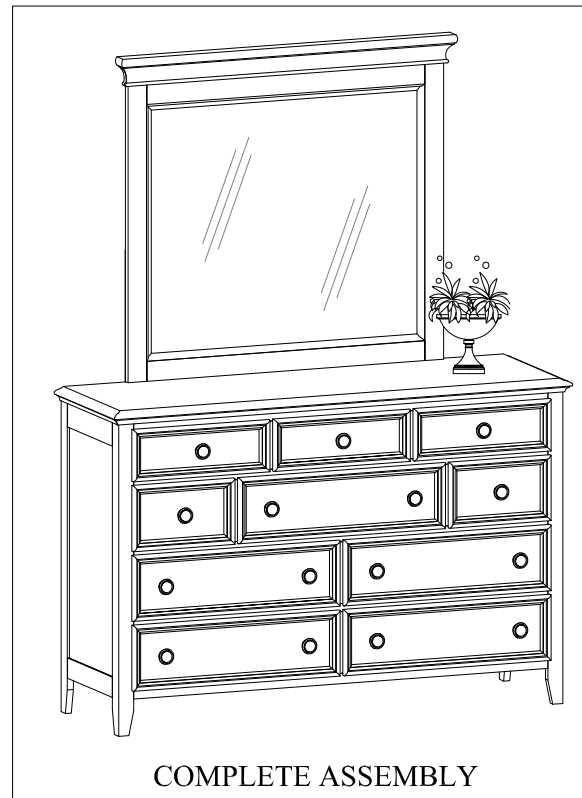

WINNERS

ONLY INC.

ASSEMBLY INSTRUCTIONS

ITEM NO : BR-DL1006 / BR-DL1009

Component List:

(A) Mirror  1pc	(B) Batten  2pcs	(C) Dresser  1pc
--	--	--

Hardware List:

(1) Allen Bolt $\Phi 1/4" \times 1-3/8"$  8pcs	(2) Spring Washer $\Phi 1/4"$  8pcs	(3) Flat Washer $\Phi 1/4" \times 19\text{mm}$  8pcs	(4) Allen key 4mm  1pc
---	---	---	---

Thank you for purchasing this quality product. Be sure to check all packing materials carefully for small parts which may have come loose inside the carton during shipment.

CAUTION: Two people are recommended for assembly.

Step 1: Secure batten to the dresser using flat washer (3), spring washer (2), allen bolt (1) and allen wrench (4).

Step 2: Mount mirror on the dresser.

Step 3: Secure mirror to the batten using flat washer (3), spring washer (2), allen bolt (1) and allen wrench (4).