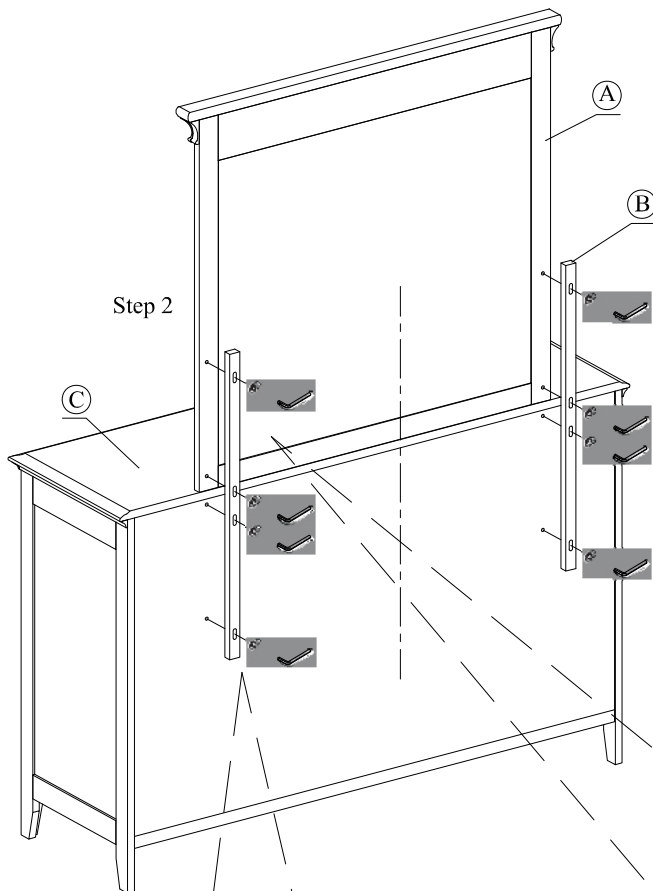

WINNERS

ONLY INC.

ASSEMBLY INSTRUCTIONS

ITEM NO : BR-DL1006 / BR-DL1009

Component List:

(A) Mirror  1pc	(B) Batten  2pcs	(C) Dresser  1pc
--	--	--

Hardware List:

(1) Allen Bolt $\Phi 1/4" \times 1-3/8"$  8pcs	(2) Spring Washer $\Phi 1/4"$  8pcs	(3) Flat Washer $\Phi 1/4" \times 19\text{mm}$  8pcs	(4) Allen key 4mm  1pc
---	---	---	---

Thank you for purchasing this quality product. Be sure to check all packing materials carefully for small parts which may have come loose inside the carton during shipment.

CAUTION: Two people are recommended for assembly.

Step 1: Secure batten to the dresser using flat washer (3), spring washer (2), allen bolt (1) and allen wrench (4).

Step 2: Mount mirror on the dresser.

Step 3: Secure mirror to the batten using flat washer (3), spring washer (2), allen bolt (1) and allen wrench (4).