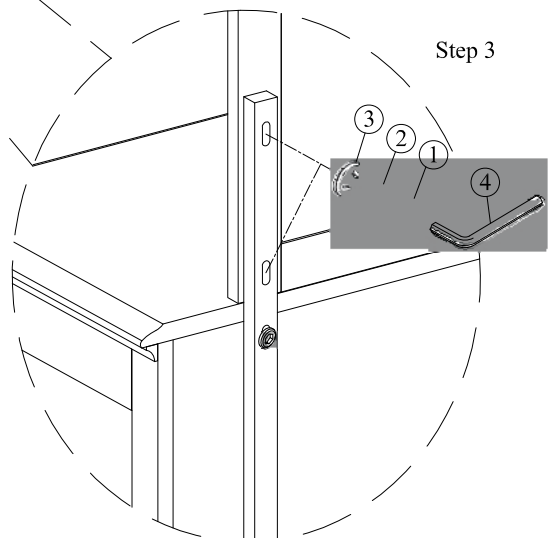

WINNERS

ONLY INC.

ASSEMBLY INSTRUCTIONS

ITEM NO : BR-DL1006Y / BR-DL1009Y

Component List:

(A) Mirror  1pc	(B) Batten  2pcs	(C) Dresser  1pc
--	--	--

Hardware List:

(1) Allen Bolt $\Phi 1/4" \times 1-3/8"$  8pcs	(2) Spring Washer $\Phi 1/4"$  8pcs	(3) Flat Washer $\Phi 1/4" \times 19\text{mm}$  8pcs	(4) Allen key 4mm  1pc
---	---	---	---

Thank you for purchasing this quality product. Be sure to check all packing materials carefully for small parts which may have come loose inside the carton during shipment.

CAUTION: Two people are recommended for assembly.

Step 1: Secure batten to the dresser using flat washer (3), spring washer (2), allen bolt (1) and allen wrench (4).

Step 2: Mount mirror on the dresser.

Step 3: Secure mirror to the batten using flat washer (3), spring washer (2), allen bolt (1) and allen wrench (4).