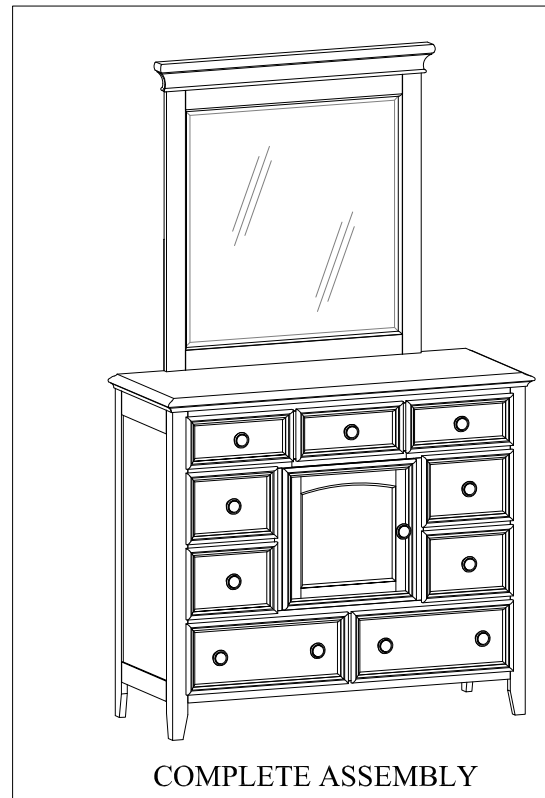

WINNERS

ONLY INC.

ASSEMBLY INSTRUCTIONS

ITEM NO : BR-DL1006Y / BR-DL1009Y

Component List:

(A) Mirror  1pc	(B) Batten  2pcs	(C) Dresser  1pc
--	--	--

Hardware List:

(1) Allen Bolt $\Phi 1/4" \times 1-3/8"$  8pcs	(2) Spring Washer $\Phi 1/4"$  8pcs	(3) Flat Washer $\Phi 1/4" \times 19\text{mm}$  8pcs	(4) Allen key 4mm  1pc
---	---	---	---

Thank you for purchasing this quality product. Be sure to check all packing materials carefully for small parts which may have come loose inside the carton during shipment.

CAUTION: Two people are recommended for assembly.

Step 1: Secure batten to the dresser using flat washer (3), spring washer (2), allen bolt (1) and allen wrench (4).

Step 2: Mount mirror on the dresser.

Step 3: Secure mirror to the batten using flat washer (3), spring washer (2), allen bolt (1) and allen wrench (4).