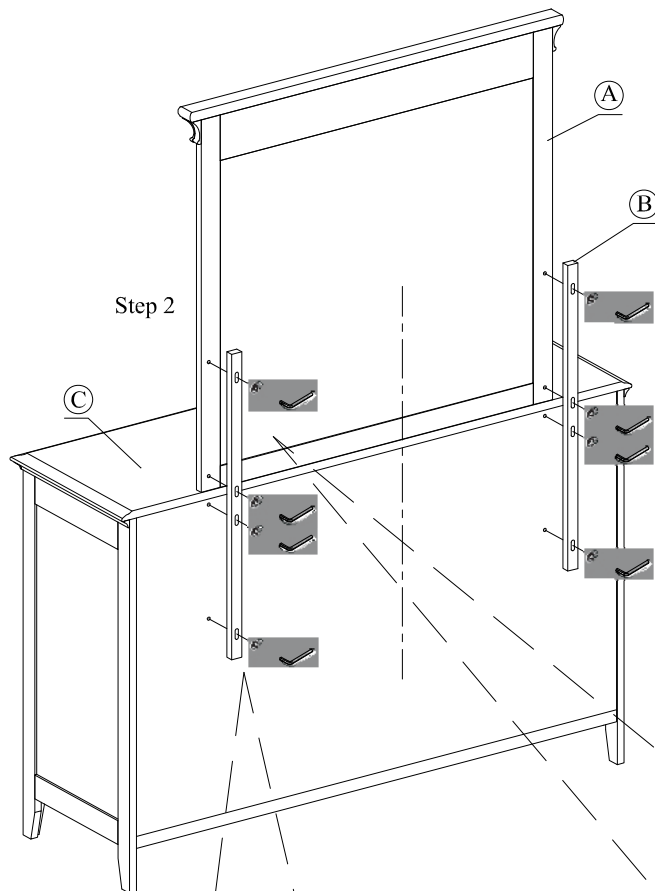

WINNERS

ONLY INC.

ASSEMBLY INSTRUCTIONS

ITEM NO : BR-DL1006Y / BR-DL1009Y

Component List:

(A) Mirror  1pc	(B) Batten  2pcs	(C) Dresser  1pc
--	--	--

Hardware List:

(1) Allen Bolt $\Phi 1/4" \times 1-3/8"$  8pcs	(2) Spring Washer $\Phi 1/4"$  8pcs	(3) Flat Washer $\Phi 1/4" \times 19\text{mm}$  8pcs	(4) Allen key 4mm  1pc
---	---	---	---

Thank you for purchasing this quality product. Be sure to check all packing materials carefully for small parts which may have come loose inside the carton during shipment.

CAUTION: Two people are recommended for assembly.

Step 1: Secure batten to the dresser using flat washer (3), spring washer (2), allen bolt (1) and allen wrench (4).

Step 2: Mount mirror on the dresser.

Step 3: Secure mirror to the batten using flat washer (3), spring washer (2), allen bolt (1) and allen wrench (4).