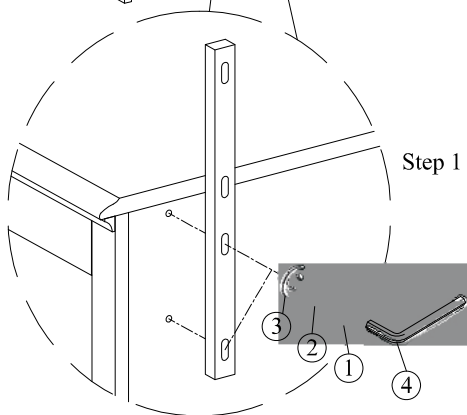

WINNERS

ONLY INC.

ASSEMBLY INSTRUCTIONS

ITEM NO : BR-DL1006Y / BR-DL1009Y

Component List:

(A) Mirror  1pc	(B) Batten  2pcs	(C) Dresser  1pc
--	--	--

Hardware List:

(1) Allen Bolt $\Phi 1/4" \times 1-3/8"$  8pcs	(2) Spring Washer $\Phi 1/4"$  8pcs	(3) Flat Washer $\Phi 1/4" \times 19\text{mm}$  8pcs	(4) Allen key 4mm  1pc
---	---	---	---

Thank you for purchasing this quality product. Be sure to check all packing materials carefully for small parts which may have come loose inside the carton during shipment.

CAUTION: Two people are recommended for assembly.

Step 1: Secure batten to the dresser using flat washer (3), spring washer (2), allen bolt (1) and allen wrench (4).

Step 2: Mount mirror on the dresser.

Step 3: Secure mirror to the batten using flat washer (3), spring washer (2), allen bolt (1) and allen wrench (4).