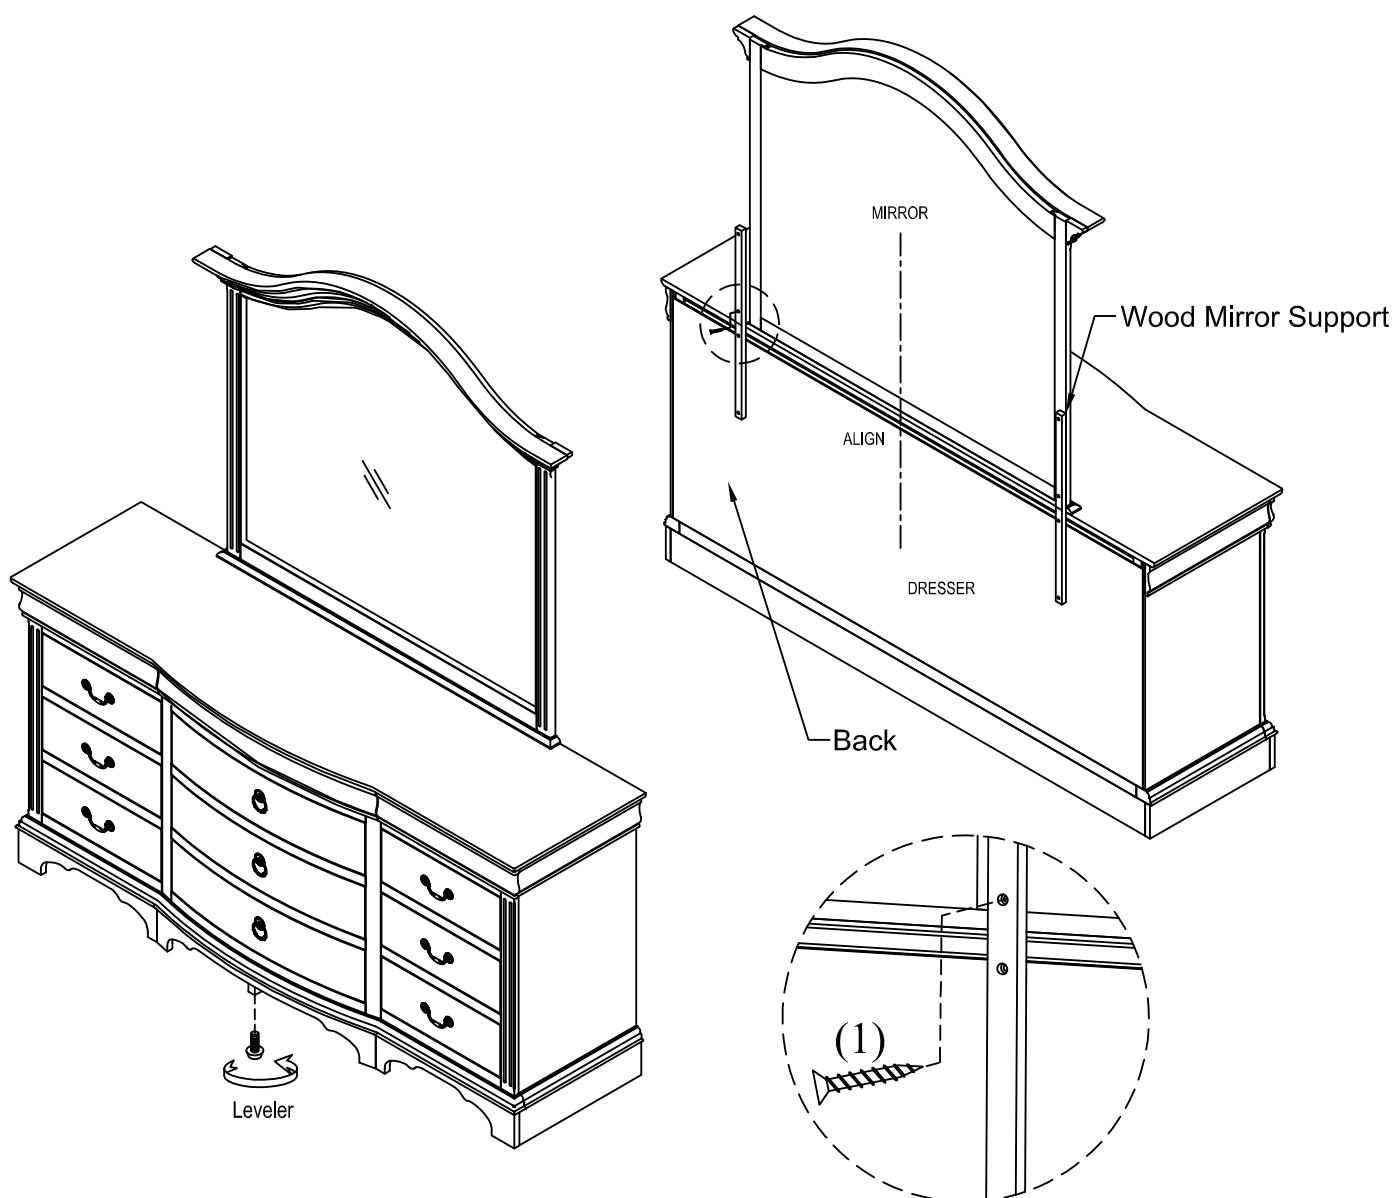

Winners Only Inc.

Assembly Instructions

DRESSER & MIRROR BR-R1046-C / BR-R1049-C

NO.	Hardware List	Q'TY
1	 Wood Screw	8

NOTICE: TWO OR MORE PERSON ARE NEEDED FOR ASSEMBLY.

Assembly Steps:

1. Place the mirror on the dresser top.
2. Attach the wood mirror supports and align them on between the mirror and dresser
3. Make sure the mirror stands safety in the dresser.
4. Assembly is now complete.