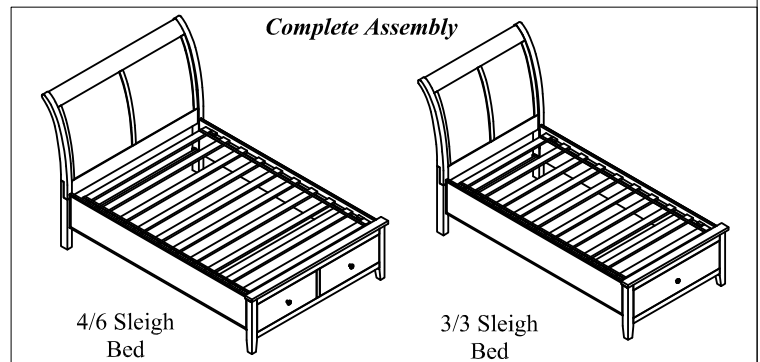

WINNERS

ONLY INC.

ASSEMBLY INSTRUCTIONS

ITEM NO: BR-VG1001T(H,F,R) / BR-VG1001F(H,F,R)

Component List:

(A) Headboard 1pc	(B) Headboard Legs 2pcs	(C) Footboard 1pc	(D) Side Rails 2pcs	(E) Slat roll 1 set	(F) Cross bar 1pc

Hardware List:

(1) Hex head Bolt Φ5/16"x2-3/4" 4pcs	(2) Hex head Bolt Φ5/16"x1-3/4" 2pcs	(3) Spring Washer Φ5/16" 6pcs	(4) Flat Washer Φ5/16"x19mm 6pcs	(5) Open end Wrench 12mm 1pc	(6) Screw Φ8x1" 20pcs

Thank you for purchasing this quality product. Be sure to check all packing materials carefully for small parts which may have come loose inside the carton during shipment.

MADE IN VIETNAM