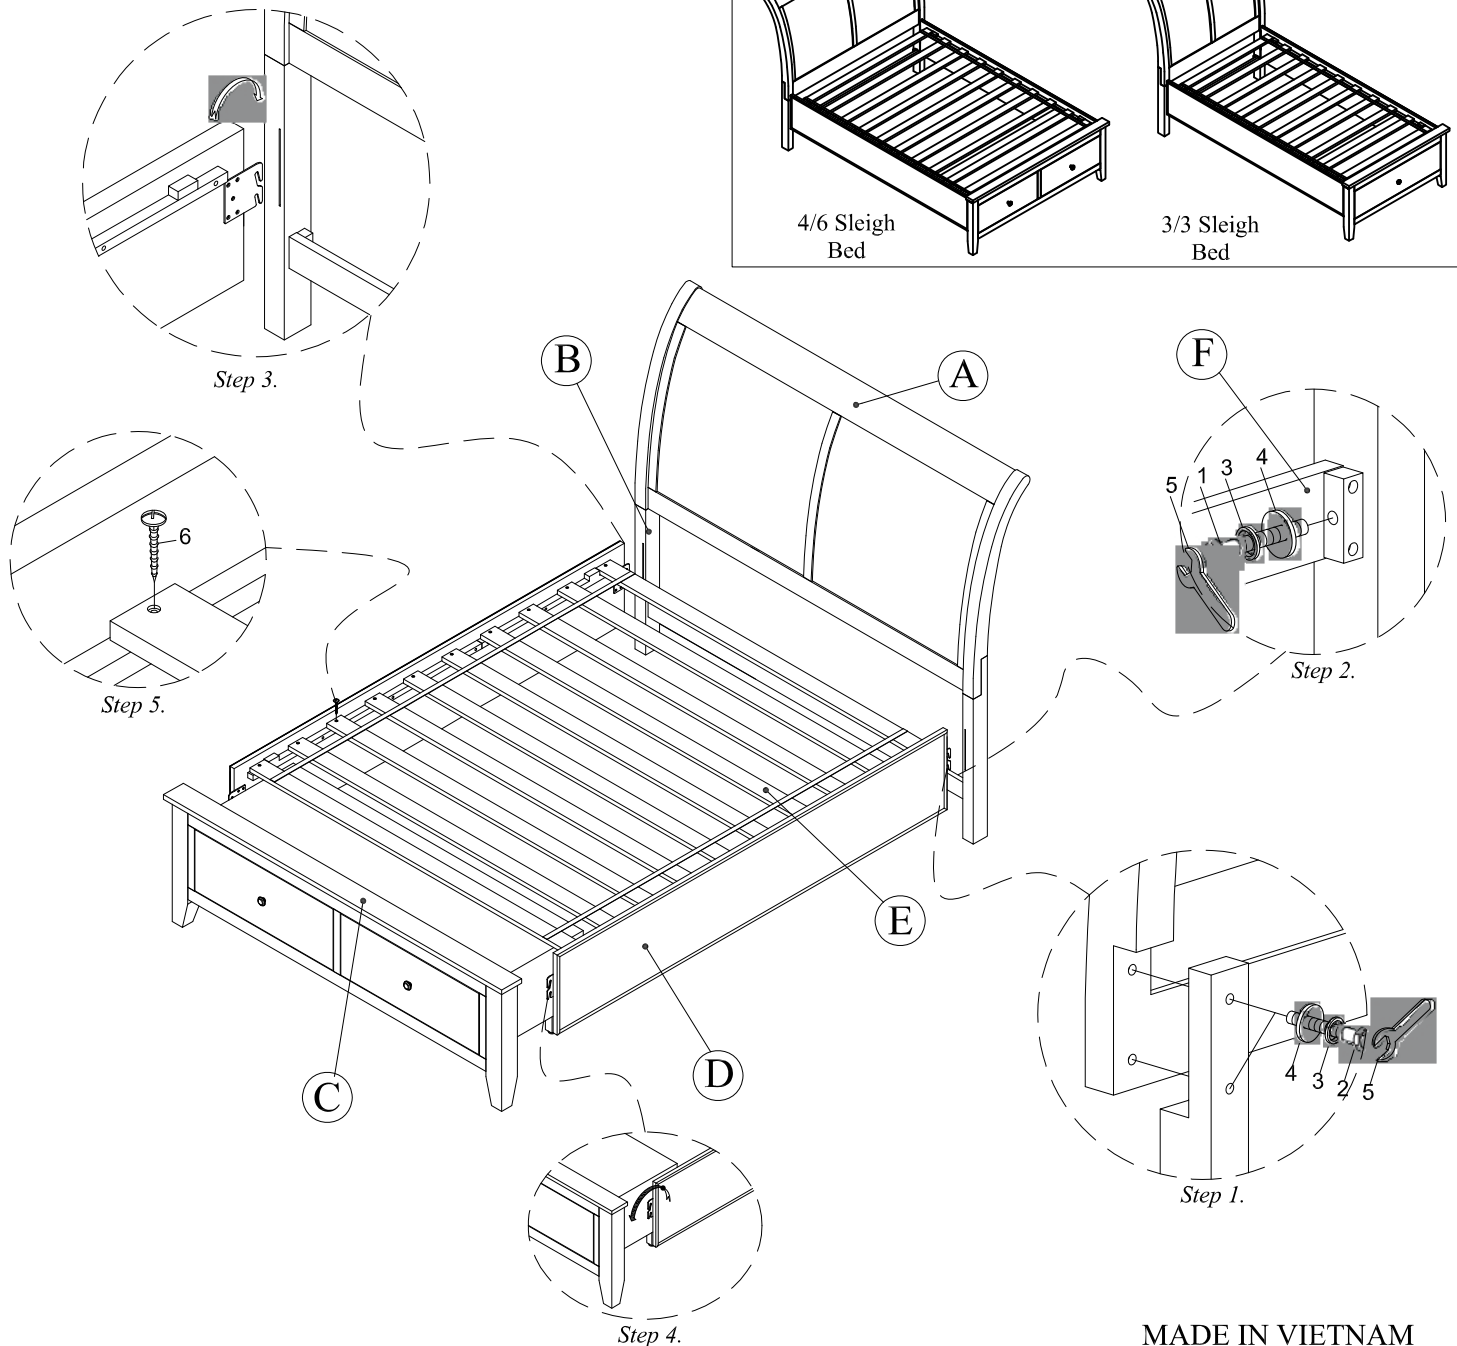

WINNERS

ONLY INC.

ASSEMBLY INSTRUCTIONS

ITEM NO: BR-VG1001T(H,F,R) / BR-VG1001F(H,F,R)

Component List:

(A) Headboard 1pc	(B) Headboard Legs 2pcs	(C) Footboard 1pc	(D) Side Rails 2pcs	(E) Slat roll 1 set	(F) Cross bar 1pc

Hardware List:

(1) Hex head Bolt Φ5/16"x2-3/4" 4pcs	(2) Hex head Bolt Φ5/16"x1-3/4" 2pcs	(3) Spring Washer Φ5/16" 6pcs	(4) Flat Washer Φ5/16"x19mm 6pcs	(5) Open end Wrench 12mm 1pc	(6) Screw Φ8x1" 20pcs

Thank you for purchasing this quality product. Be sure to check all packing materials carefully for small parts which may have come loose inside the carton during shipment.

MADE IN VIETNAM