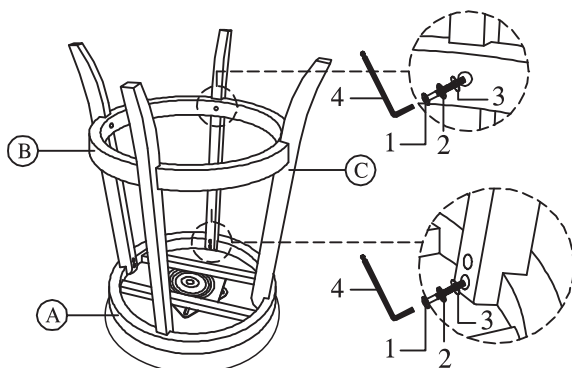

PARTS LIST	
(A)	(B)
	
Cushion Seat - 1PC	Footrest - 1PC
(C)	
	
Chair Leg - 4PCS	

HARDWARE LIST		
No	Description	Quantity
1	JCBC BOLT M6 X 40MM	12 PCS
2	SPRING WASHER M6 X 13MM	12 PCS
3	FLAT WASHER M6 X 13MM	12 PCS
4	ALLEN KEY M4	1 PC

NOTE : Do not tighten all screws until the stool is fully set-up.

STEP 1

STEP 2

STEP 3

ASSEMBLY COMPLETED