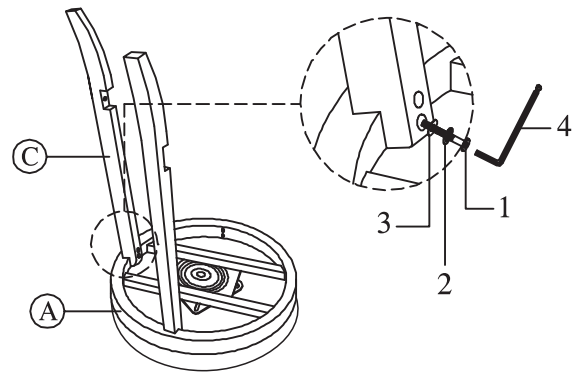

ASSEMBLY INSTRUCTION

PORTER 24" PLAIN STOOL
- WALNUT / ESPRESSO

IMPORTANT NOTE :

- To prevent scratch, place all wooden parts on a clean and smooth surface such as carpet.
- Keep all hardware parts out of reach of children.
- Follow assembly instruction step by step.

PARTS LIST	
(A)	(B)
Cushion Seat - 1PC	Footrest - 1PC
(C)	
Chair Leg - 4PCS	

HARDWARE LIST		
No	Description	Quantity
1	JCBC BOLT M6 X 40MM	12 PCS
2	SPRING WASHER M6 X 13MM	12 PCS
3	FLAT WASHER M6 X 13MM	12 PCS
4	ALLEN KEY M4	1 PC

NOTE : Do not tighten all screws until the stool is fully set-up.

STEP 1

STEP 2

STEP 3

ASSEMBLY COMPLETED