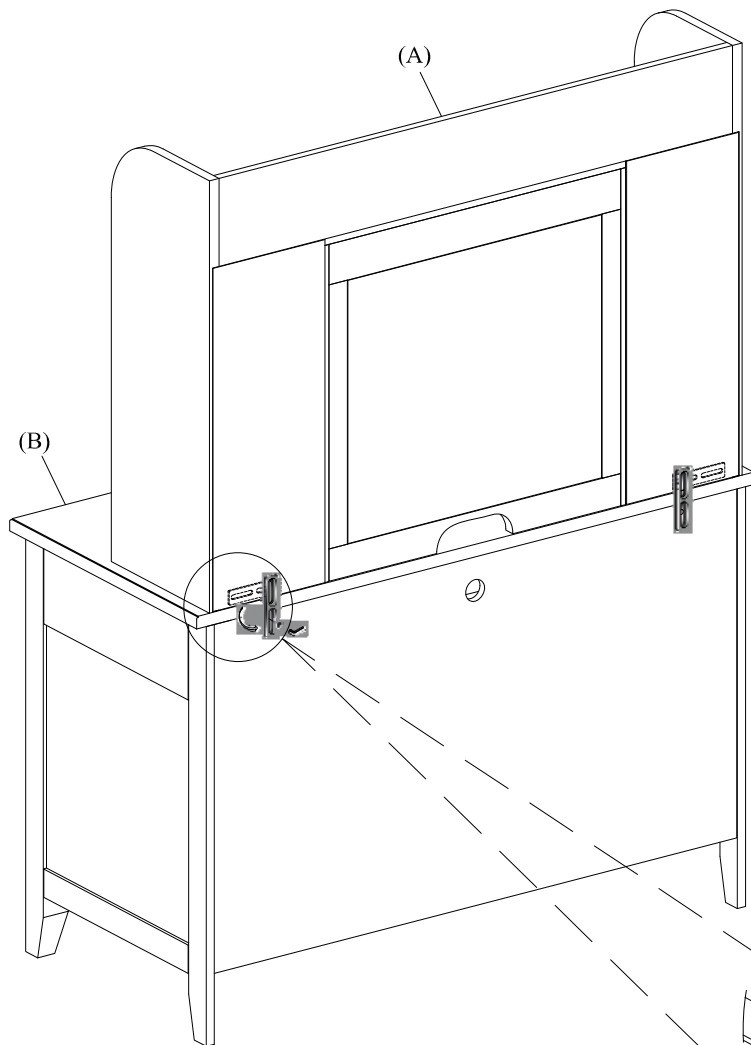

WINNERS

ONLY INC.

ASSEMBLY INSTRUCTIONS

ITEM NO : BD-150 / 150H / D2-DL150D / D2-DL150H

Component List:

(A) Computer Hutch

(B) Computer Desk

Hardware List:

① Allen Bolt
Φ1/4"x3/4"

2pcs

② Spring Washer
Φ1/4"

2pcs

③ Flat Washer
Φ1/4"x19mm

2pcs

④ Allen key
4mm

1pc

Thank you for purchasing this quality product. Be sure to check all packing materials carefully for small parts which may have come loose inside the carton during shipment.

CAUTION: Two people are recommended for assembly.