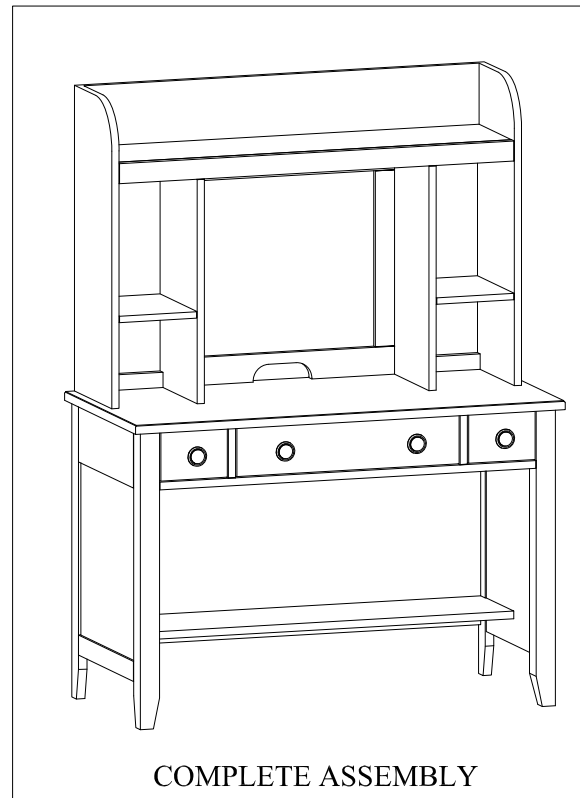

WINNERS

ONLY INC.

ASSEMBLY INSTRUCTIONS

ITEM NO : BD-150 / 150H / D2-DL150D / D2-DL150H

Component List:

(A) Computer Hutch

(B) Computer Desk

Hardware List:

① Allen Bolt
Φ1/4"x3/4"

2pcs

② Spring Washer
Φ1/4"

2pcs

③ Flat Washer
Φ1/4"x19mm

2pcs

④ Allen key
4mm

1pc

Thank you for purchasing this quality product. Be sure to check all packing materials carefully for small parts which may have come loose inside the carton during shipment.

CAUTION: Two people are recommended for assembly.

MADE IN VIETNAM