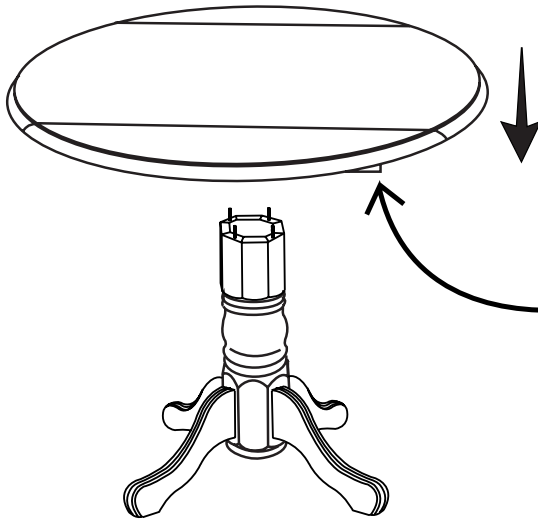

ASSEMBLY INSTRUCTIONS

T1-54242R / T1-VG4242

DROP LEAF PEDESTAL DINING TABLE

STEP 1

CARE INSTRUCTION
 ~ Be sure to use the same type of polish consistently. Your furniture will appear cloudy or streaky if oil based or wax based polishes are interchanged.
 ~ Spray your furniture surface evenly. Wipe in a circular motion with a soft clean cloth.

LEAF SUPPORTER

BOTTOM VIEW

STEP 2

STEP 3

STEP 4

HARDWARE PACK CHECK TO SEE THE FOLLOWING PARTS ARE IN THE CARTON

| NO. | HARDWARE LIST | | QTY. |
|-----|--|-------------|-------|
| A |  | WRENCH | 1 PC |
| B |  | HEX NUT | 8 PCS |
| C |  | FLAT WASHER | 8 PCS |
| D |  | LOCK WASHER | 8 PCS |

Assembly Instruction

DNL4242
DROP LEAF PEDESTAL DINING TABLE

PARTS LIST

PARTS LIST FOR TOP

| PART No | FIGURE | DESCRIPTION | QTY |
|------------|---|-----------------|-------|
| DNL4242-01 |  | HARDWARE BAG | 1 Pc |
| DNL4242-02 |  | DROP LEAF HINGE | 6 Pcs |
| DNL4242-13 |  | TABLE TOP | 1 Pc |

PARTS LIST FOR BASE

| PART No | FIGURE | DESCRIPTION | QTY |
|------------|---|-------------|-------|
| DNL4242-07 |  | LEG | 4 Pcs |
| DNL4242-08 |  | PEDESTAL | 1 Pc |