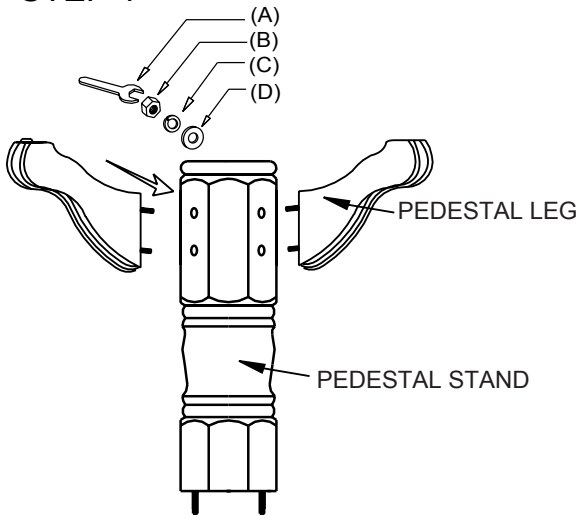

ASSEMBLY INSTRUCTIONS

T1-54242R / T1-VG4242

DROP LEAF PEDESTAL DINING TABLE

STEP 1

CARE INSTRUCTION
 ~ Be sure to use the same type of polish consistently. Your furniture will appear cloudy or streaky if oil based or wax based polishes are interchanged.
 ~ Spray your furniture surface evenly. Wipe in a circular motion with a soft clean cloth.

LEAF SUPPORTER

BOTTOM VIEW

STEP 2

STEP 3

STEP 4

HARDWARE PACK CHECK TO SEE THE FOLLOWING PARTS ARE IN THE CARTON

| NO. | HARDWARE LIST | | QTY. |
|-----|--|-------------|-------|
| A |  | WRENCH | 1 PC |
| B |  | HEX NUT | 8 PCS |
| C |  | FLAT WASHER | 8 PCS |
| D |  | LOCK WASHER | 8 PCS |

Assembly Instruction

DNL4242
DROP LEAF PEDESTAL DINING TABLE

PARTS LIST

PARTS LIST FOR TOP

| PART No | FIGURE | DESCRIPTION | QTY |
|------------|---|-----------------|-------|
| DNL4242-01 |  | HARDWARE BAG | 1 Pc |
| DNL4242-02 |  | DROP LEAF HINGE | 6 Pcs |
| DNL4242-13 |  | TABLE TOP | 1 Pc |

PARTS LIST FOR BASE

| PART No | FIGURE | DESCRIPTION | QTY |
|------------|---|-------------|-------|
| DNL4242-07 |  | LEG | 4 Pcs |
| DNL4242-08 |  | PEDESTAL | 1 Pc |