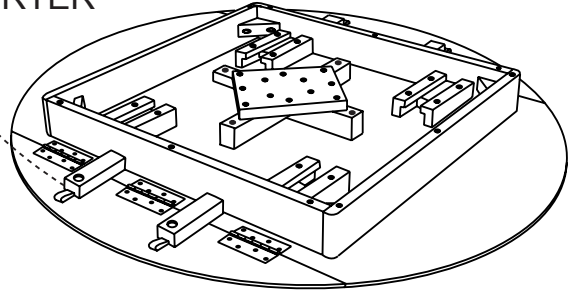

ASSEMBLY INSTRUCTIONS

T1-54242R / T1-VG4242

DROP LEAF PEDESTAL DINING TABLE

STEP 1

CARE INSTRUCTION
 ~ Be sure to use the same type of polish consistently. Your furniture will appear cloudy or streaky if oil based or wax based polishes are interchanged.
 ~ Spray your furniture surface evenly. Wipe in a circular motion with a soft clean cloth.

LEAF SUPPORTER

BOTTOM VIEW

STEP 2

STEP 3

STEP 4

HARDWARE PACK CHECK TO SEE THE FOLLOWING PARTS ARE IN THE CARTON

| NO. | HARDWARE LIST | | QTY. |
|-----|--|-------------|-------|
| A |  | WRENCH | 1 PC |
| B |  | HEX NUT | 8 PCS |
| C |  | FLAT WASHER | 8 PCS |
| D |  | LOCK WASHER | 8 PCS |

Assembly Instruction

DNL4242
DROP LEAF PEDESTAL DINING TABLE

PARTS LIST

PARTS LIST FOR TOP

| PART No | FIGURE | DESCRIPTION | QTY |
|------------|---|-----------------|-------|
| DNL4242-01 |  | HARDWARE BAG | 1 Pc |
| DNL4242-02 |  | DROP LEAF HINGE | 6 Pcs |
| DNL4242-13 |  | TABLE TOP | 1 Pc |