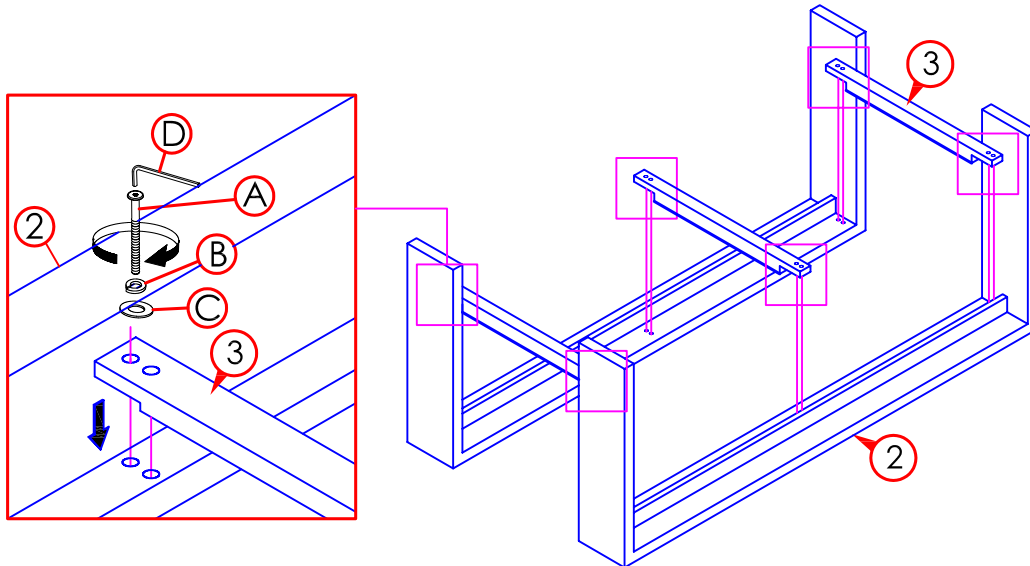

ASSEMBLY INSTRUCTIONS

MODEL : T1-EL3771--O

IMPORTANT NOTE :

- * PLACE ALL WOODEN PARTS ON A CLEAN AND SMOOTH SUCH AS A RUG OR CARPET TO AVOID THE PARTS FROM BEING SCRATCHED.
- * BEFORE YOU BEING, KINDLY FOLLOW THE ASSEMBLY INSTRUCTIONS STEP BY STEP.

HARDWARE LIST

A	JCBB SCREW M8 X 40mm		12PCS
B	SPRING WASHER 5/16"		12PCS
C	FLAT WASHER 5/16"		12PCS
D	ALLEN KEY M5		1PC
E	PLASTIC SCOLL		6PCS

PART LIST

1	GLASS TABLE TOP	1PC
2	TABLE LEG	2PCS
3	TABLE TOP SUPPORTER	3PCS

COMPLETED TABLE ASSEMBLY.

STEP 1

STEP 2