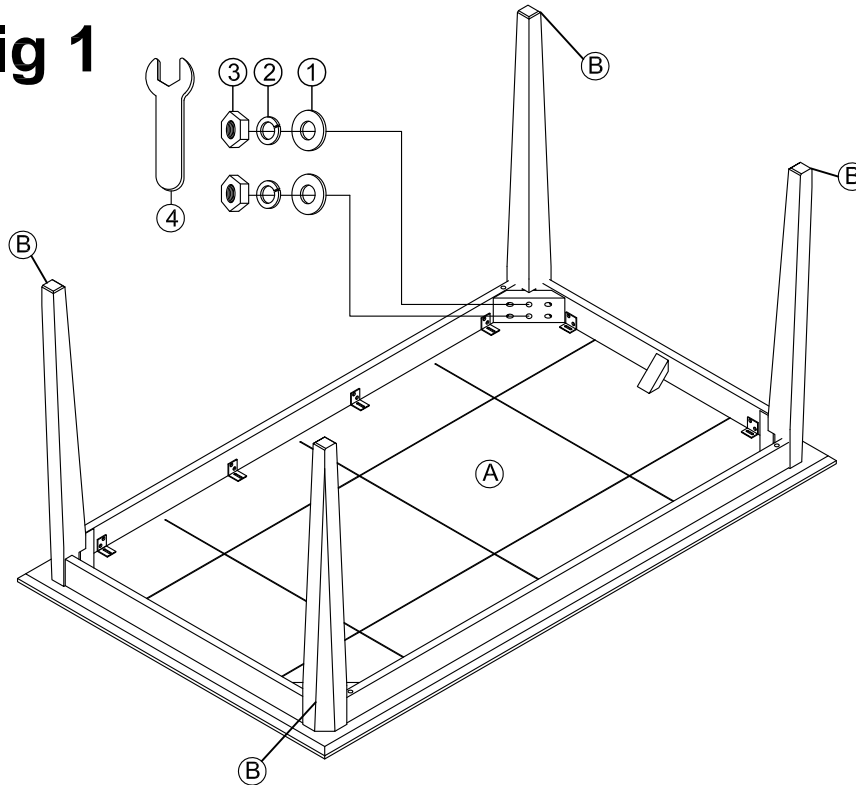

WINNERS ONLY® ASSEMBLY INSTRUCTIONS

STEP 1:

Turn Table Top (A) upside down on a soft protective surface such as a carpet.
Attach Table Legs (B) to Table Top (A) . Using the provided hardware as shown on Fig 1.

Fig 1