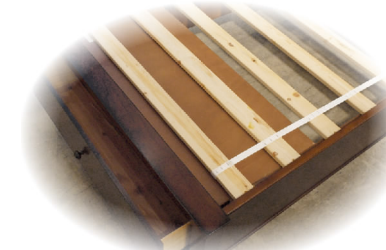

Vintage Bedroom in Vintage Oak or Vintage Cherry finish

BR-VG1001T	Vintage Twin Bed	43W x 90½D x 56H
BR-VG1001F	Vintage Double Bed	59W x 90½D x 56H
BR-VG1001Q	Vintage Queen Bed	65W x 95½D x 56H
BR-VG1001K	Vintage King Bed	81W x 95½D x 56H
BR-VG1005	Vintage 3-Drawer Nightstand	28W x 19D x 30H
BR-VG1006	Vintage 9-Drawer Dresser	58W x 19D x 43H
BR-VG1007	Vintage 5-Drawer Chest	38W x 19D x 53H
BR-VG1009	Vintage 43" Mirror	43W x 2D x 36H
D2-VG150D	Vintage 44" Writing Desk	44W x 21D x 30H
D2-VG150H	Vintage Desk Hutch	44W x 11D x 30H

Features & Benefits

- Choice of king, queen, double & twin beds in both finishes

- Cherry veneer & hardwood construction; all pieces available in Vintage Cherry or Vintage Oak finish

- Storage beds have full support slats, negating the need for box spring

- Drawers have French dovetailed fronts and English dovetailed backs

- All drawers have cedar-lined bottoms, repelling certain insects and resisting mildew

- Drawers have solid wood sides and backs

- Drawer front showing edge shading and gun metal finished drawer knobs