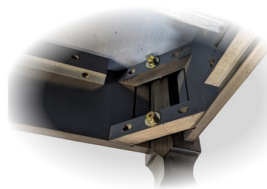

Annapolis Occasional

- Made of strong and durable solid hardwood, these tables are built to last generations

- Annapolis tables feature bevelled edge profile and half-round notches on legs

- Construction features extensive corner blocking to ensure rigidity and durability

- Colour-matched drawer knobs add cohesion to the aesthetic

- Open shelf provides ample additional storage with convenient access

- Rounded corners complement the bow-shaped top and add a little extra safety

- Quality is evident in this photo of the drawer's underside with structural reinforcement

- Removable drawer is mounted on quality metal glides, providing years of enjoyment

Annapolis Collection:

Beveled edges and tapered legs accentuating its simplicity in design, this collection of solid hardwood occasional tables in trendy grey finish will remain a favourite for years to come!