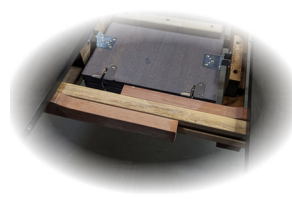

Delfini Dining

- Delfini 48" Table in Fruitwood finish with matching Slatback chairs

- Made of strong and durable solid hardwood, this table is built to last generations

- Self-storing butterfly leaf extends the table when space requirement changes

- Quality wooden table glides provide years of trouble-free operation

- Each leg is securely fastened with 2 oversized bolts, ensuring extra stability and durability

- Apron covers conceal the gaps on table skirts

- Square edge profile and tapered legs capture the essence of this favourite collection

- Chairs are corner-blocked on all four sides for extra rigidity and durability

- Also available in Grey and Espresso finishes in addition to Fruitwood finish (shown)