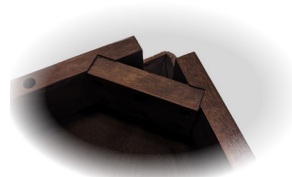

Delfini Dining

- Delfini 48" Table in Fruitwood finish with matching Slatback chairs

- Made of strong and durable solid hardwood, this table is built to last generations

- Self-storing butterfly leaf extends the table when space requirement changes

- Quality wooden table glides provide years of trouble-free operation

- Each leg is securely fastened with 2 oversized bolts, ensuring extra stability and durability

- Apron covers conceal the gaps on table skirts

- Square edge profile and tapered legs capture the essence of this favourite collection

- Chairs are corner-blocked on all four sides for extra rigidity and durability

- Also available in Grey and Espresso finishes in addition to Fruitwood finish (shown)