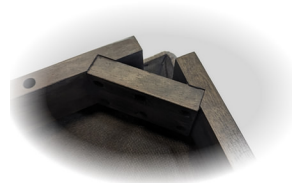

Delfini Dining

- Delfini 42" Round Table in Fruitwood finish with matching Slatback chairs

- Made of strong and durable solid hardwood, this table is built to last generations

- Drop leaves (one on each side) extend the table when space requirement changes

- Each drop leaf is secured by two supports/levelers and three heavy duty hinges

- Each leg is securely fastened with 2 oversized bolts, ensuring extra stability and durability

- Quality is evident even on the underside of the table

- Square edge profile and tapered legs capture the essence of this favourite collection

- Chairs are corner-blocked on all four sides for extra rigidity and durability

- Also available in Grey and Espresso finishes in addition to Fruitwood finish (shown)