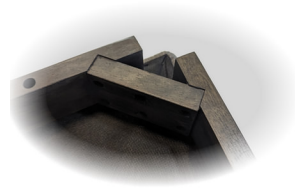

# Delfini Dining

• Delfini 42" Round Table in Grey with matching Slatback chairs

• Made of strong and durable solid hardwood, this table is built to last generations

• Drop leaves (one on each side) extend the table when space requirement changes

• Each drop leaf is secured by two supports/levelers and three heavy duty hinges

• Each leg is securely fastened with 2 oversized bolts, ensuring extra stability and durability

• Quality is evident even on the underside of the table

• Square edge profile and tapered legs capture the essence of this favourite collection

• Chairs are corner-blocked on all four sides for extra rigidity and durability

• Also available in Espresso and Fruitwood (two-tone) finishes in addition to Grey finish (shown)