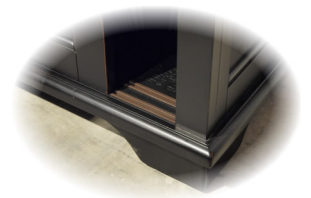

Darlington Dining

• Darlington dining shown with optional sideboard

• Constructed of solid hardwood & accacia veneer in a warm matte two-tone finish

• Self-storing butterfly leaf extends the table when more space is required

• Hand-rubbed two-tone finish with the rub-through revealed

• Optional 45" sideboard

• Accacia veneer with natural knots is accented with worm holes for the authentic rustic look

• Each leg is securely fastened with 2 oversized bolts, ensuring extra stability and durability

• Chairs are corner-blocked on all four sides for rigidity and durability

• Simple but effective glide system allows the doors to open/close smoothly (A1-DT145B)

• Collection includes 2 choices of tables, 2 styles of chair, and a 45" matching sideboard in matte two-tone finish; patterned Accacia veneer and solid hardwood construction to ensure long lasting enjoyment