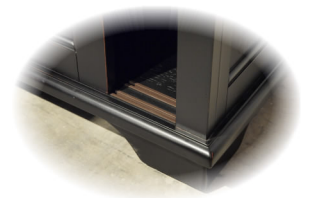

Darlington Dining

• Darlington dining shown with optional sideboard

• Constructed of solid hardwood & accacia veneer in a warm matte two-tone finish

• Self-storing butterfly leaf extends the table when more space is required

• Hand-rubbed two-tone finish with the rub-through revealed

• Optional 45" sideboard

• Checker pattern found on the rectangular leg table (T1-DT4278)

• Each leg is securely fastened with 2 oversized bolts, ensuring extra stability and durability

• Chairs are corner-blocked on all four sides for rigidity and durability

• Simple but effective glide system allows the doors to open/close smoothly (A1-DT145B)

• Collection includes 2 choices of tables, 2 styles of chair, and a 45" matching sideboard in matte two-tone finish; patterned Accacia veneer and solid hardwood construction to ensure long lasting enjoyment