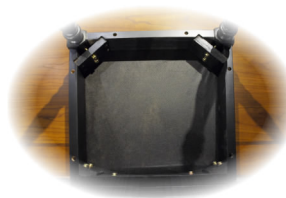

Darlington Dining

• Darlington dining shown with optional sideboard

• Constructed of solid hardwood & accacia veneer in a warm matte two-tone finish

• Self-storing butterfly leaf extends the table when more space is required

• Hand-rubbed two-tone finish with the rub-through revealed

• Optional 45" sideboard

• Checker pattern found on the rectangular leg table (T1-DT4278)

• Each leg is securely fastened with 2 oversized bolts, ensuring extra stability and durability

• Chairs are corner-blocked on all four sides for rigidity and durability

• Simple but effective glide system allows the doors to open/close smoothly (A1-DT145B)

• Collection includes 2 choices of tables, 2 styles of chair, and a 45" matching sideboard in matte two-tone finish; patterned Accacia veneer and solid hardwood construction to ensure long lasting enjoyment