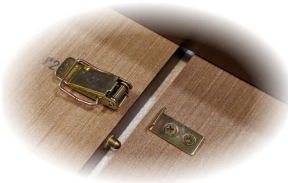

Rocca Dining

• Rocca 59" Table with matching chairs & bench

• American oak/walnut veneer (random matched) with solid hardwood base in matte finish

• Self-storing butterfly leaf extends the table when space requirement changes

• Floating top glides along the stainless steel track, ensuring smooth opening/closing

• Each leg is securely fastened with 2 oversized bolts, ensuring extra stability and durability

• Leaf locks keep the tabletop secured whether the butterfly leaf is in use or in storage

• Concealed hinges on the butterfly leaf don't detract from the beauty of this fine furniture

• In addition to the chairs and bench shown in the lifestyle photo, this Rocca chair is also available

• Rocca collection is available in either natural oak or natural walnut finish