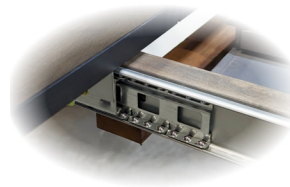

# Santa Fe Dining

- Solid hardwood construction ensures years of enjoyment

- Self-storing butterfly leaf extends the table when space requirement changes

- Ball-bearing metal slides guarantee years of trouble-free operations

- Each leg is securely fastened with 2 oversized bolts, ensuring extra stability and durability

- Design features beveled tabletop edge and half-round leg notch

- Apron covers conceal the gaps on table skirts

- Chairs are corner-blocked on all four sides for extra rigidity and durability

- Matching 54" sideboard A1-SF154B also available