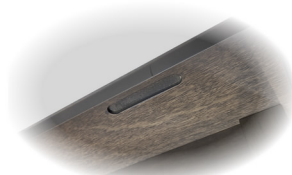

# Walsh Dining

• Walsh 47" Table with matching chairs

• Rubberwood veneer (butcher block, random matched) with solid hardwood base in matte

• Self-storing butterfly leaf extends the table when space requirement changes

• Quality hardware, such as this concealed hinge, ensures years of trouble-free enjoyment

• Each leg is securely fastened with 2 oversized bolts, ensuring extra stability and durability

• Leaf locks keep the tabletop secured whether the butterfly leaf is in use or in storage

• Routed groove makes pulling out floating tabletop easier

• Chairs are corner-blocked on all four sides for extra rigidity and durability

• Also available in Walnut and Grey finishes in addition to the Espresso finish shown